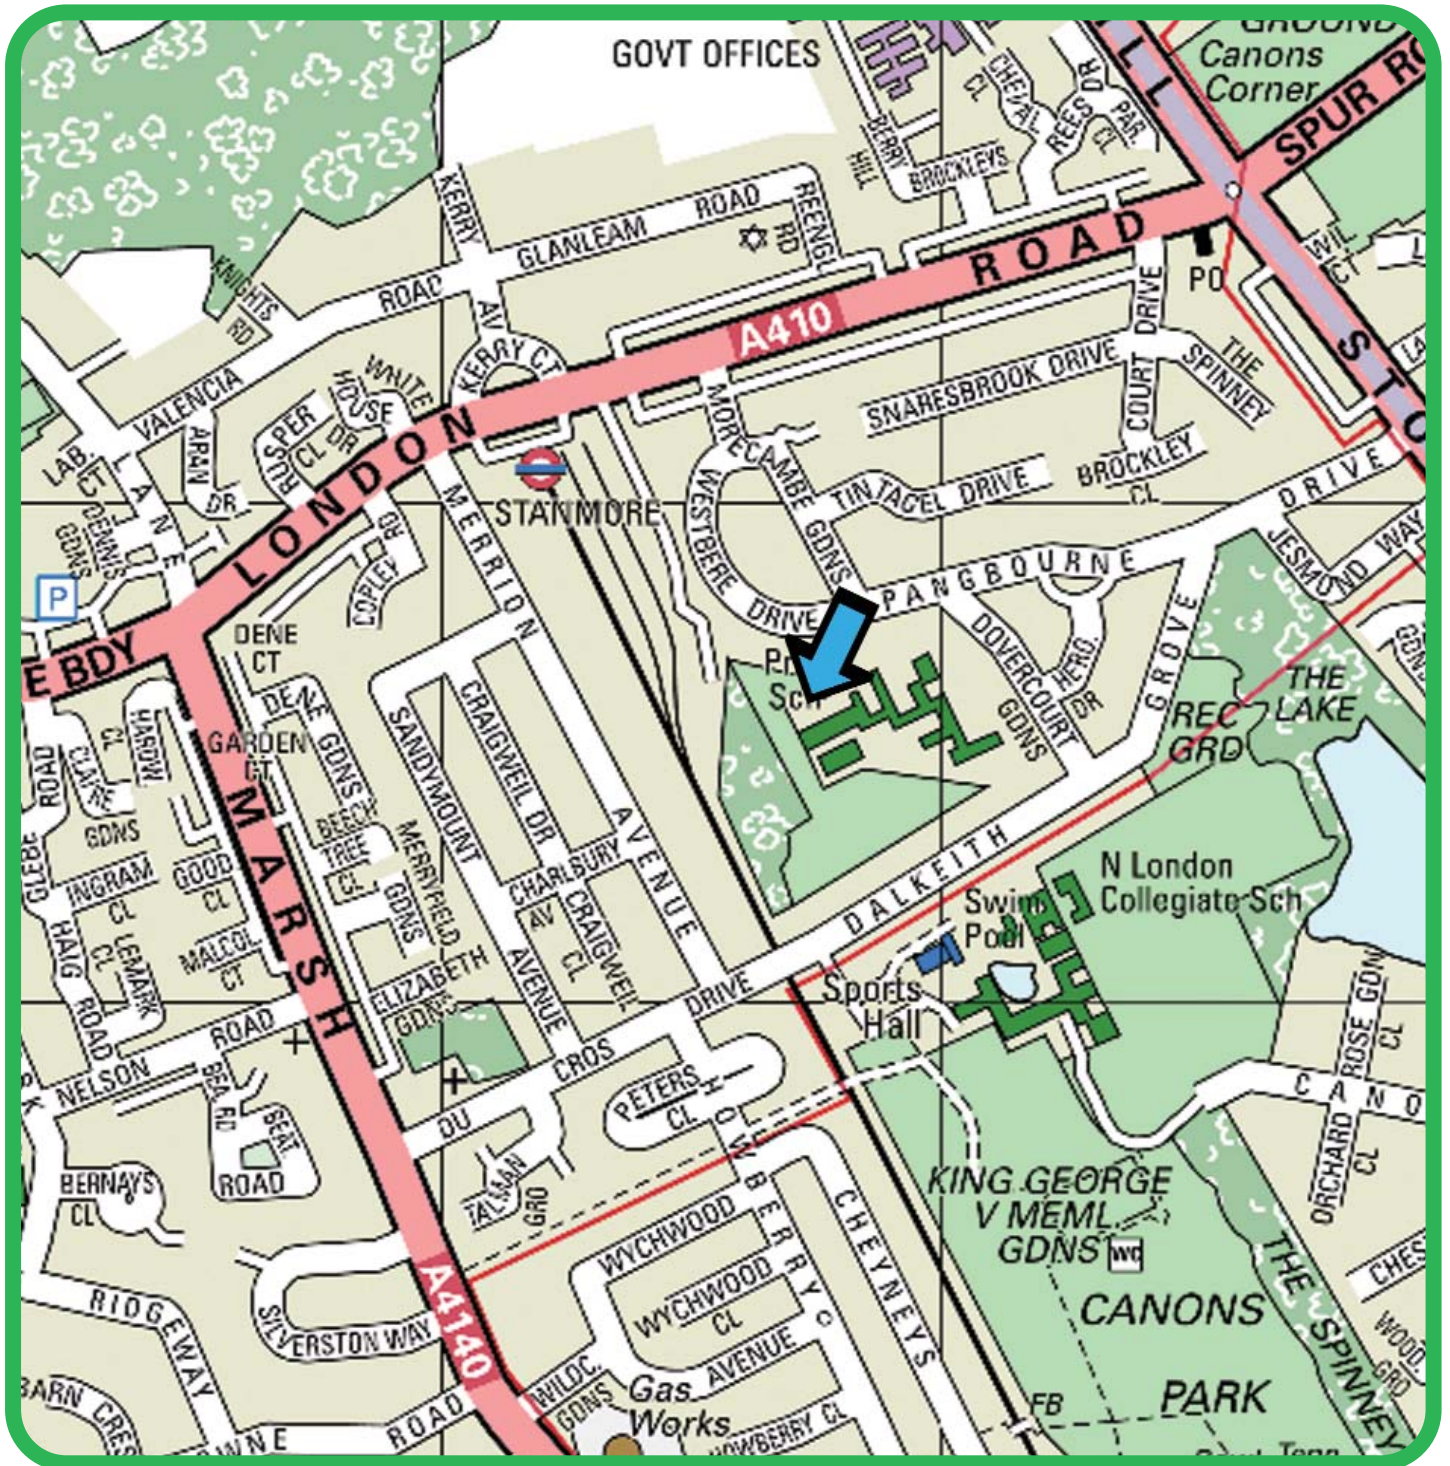

How to find us...

Aylward

Beauty Suite, Aylward School, Pangbourne Drive, Stanmore

For more information please contact
Stanmore Adult College on 020 8420 7700

STANMORE
College
FURTHER EDUCATION CORPORATION