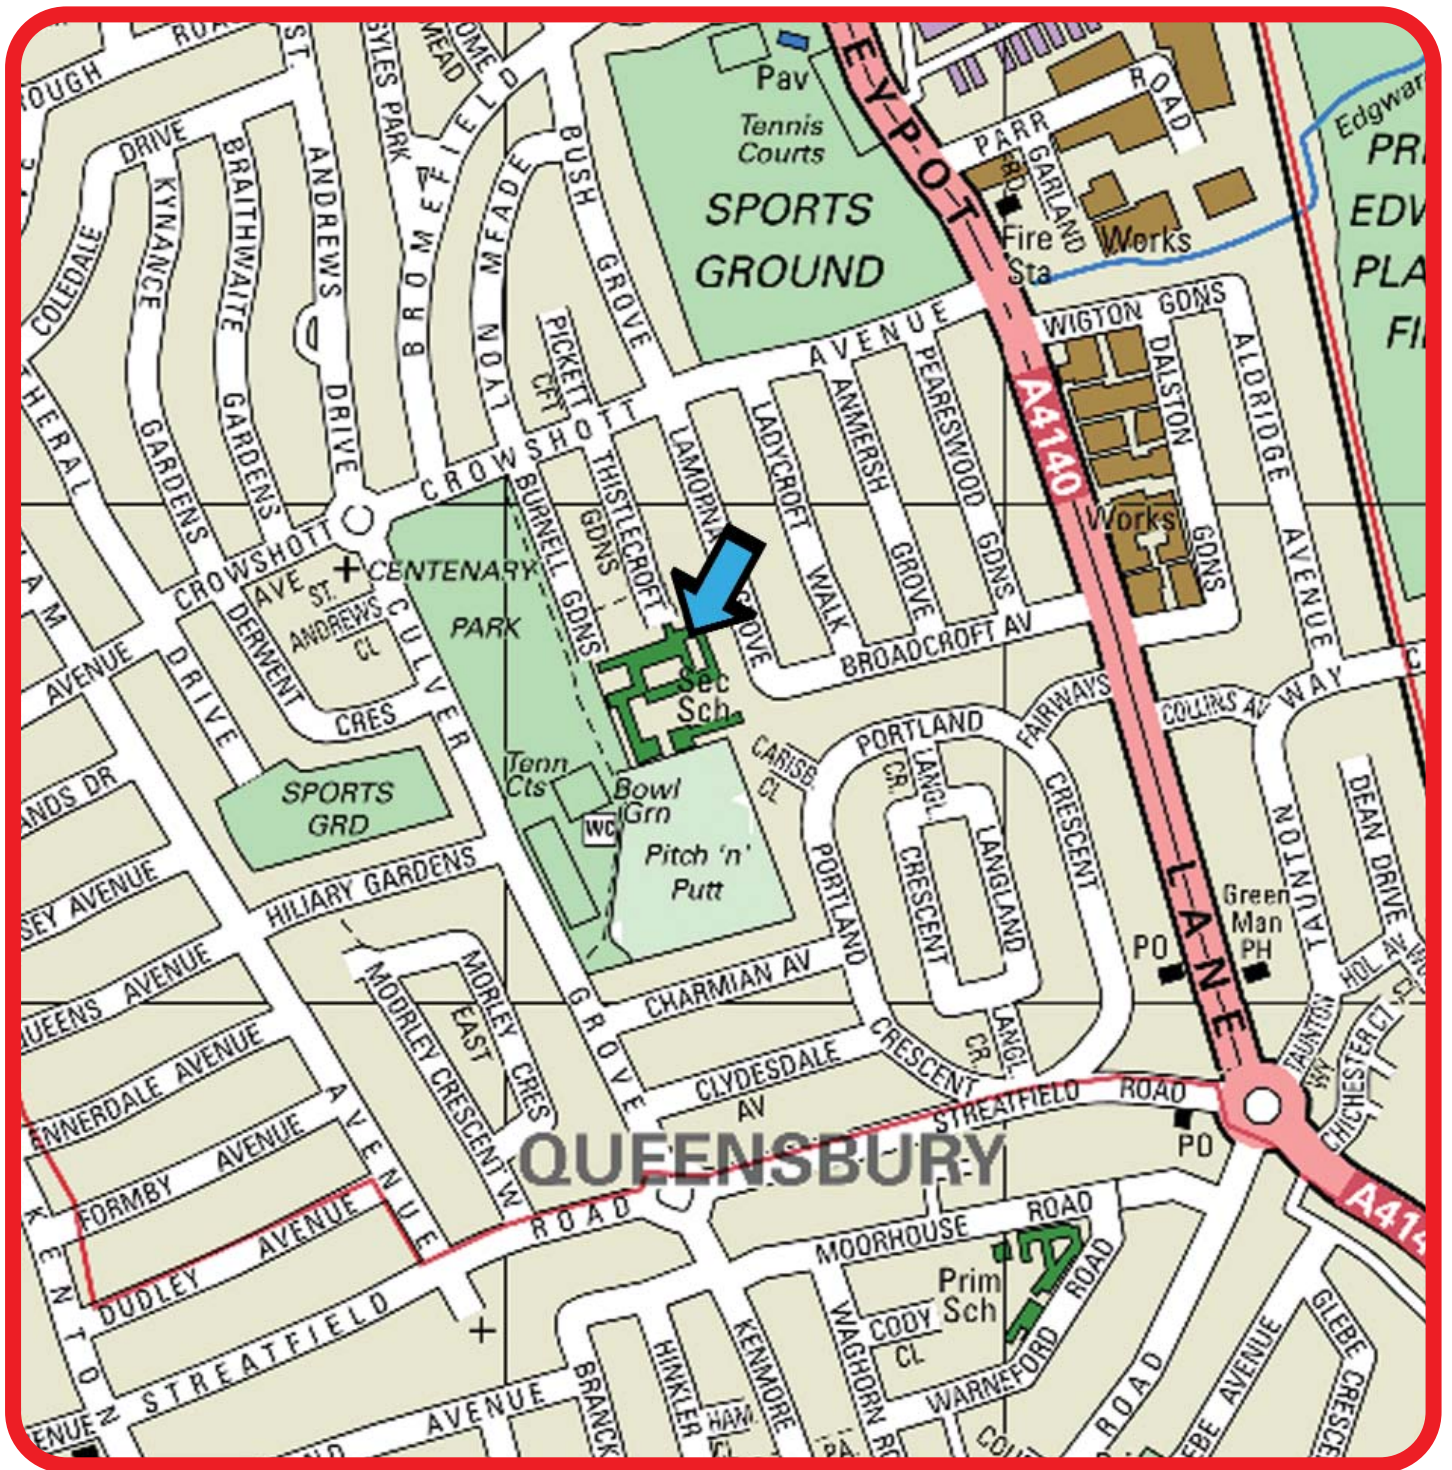

How to find us...

Park High

Park High School, Thistlecroft Gardens, Stanmore

For more information please contact
Stanmore Adult College on 020 8420 7700

STANMORE
College
FURTHER EDUCATION CORPORATION